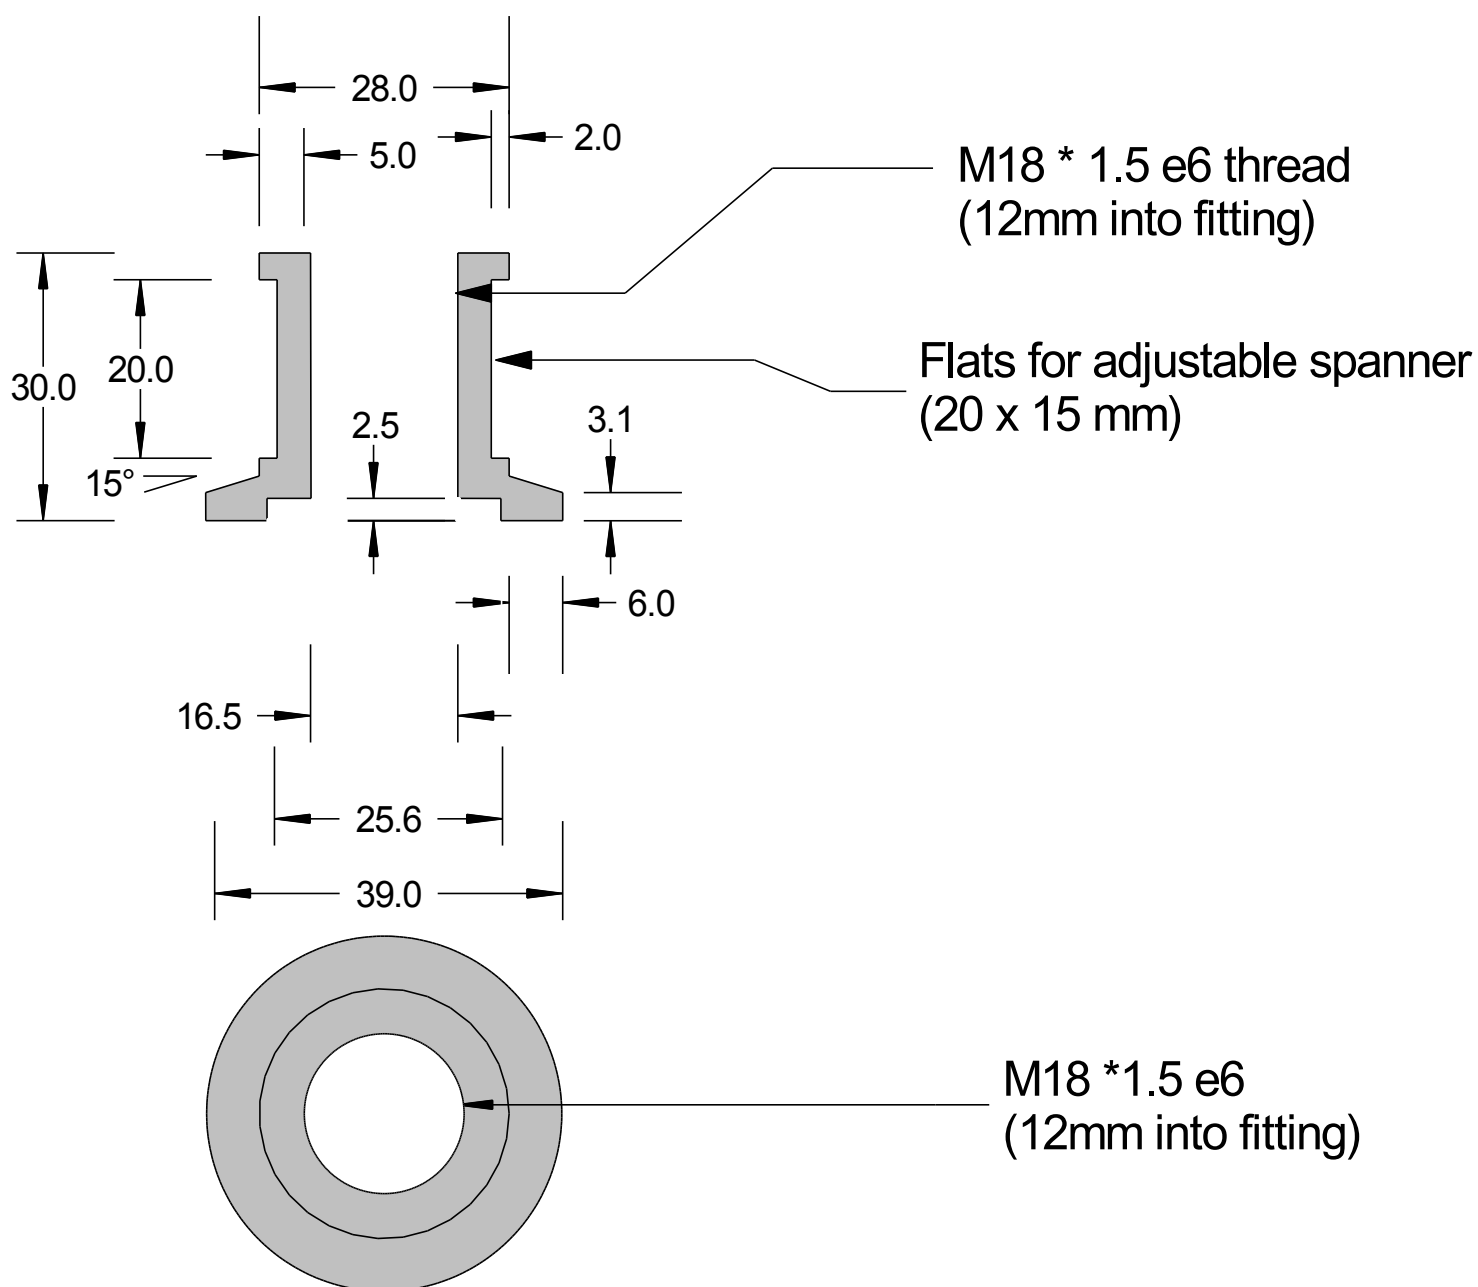

Rapidox 2100 KF 25 vacuum adapter

Vacuum adapter KF25mm

To be made from stainless steel