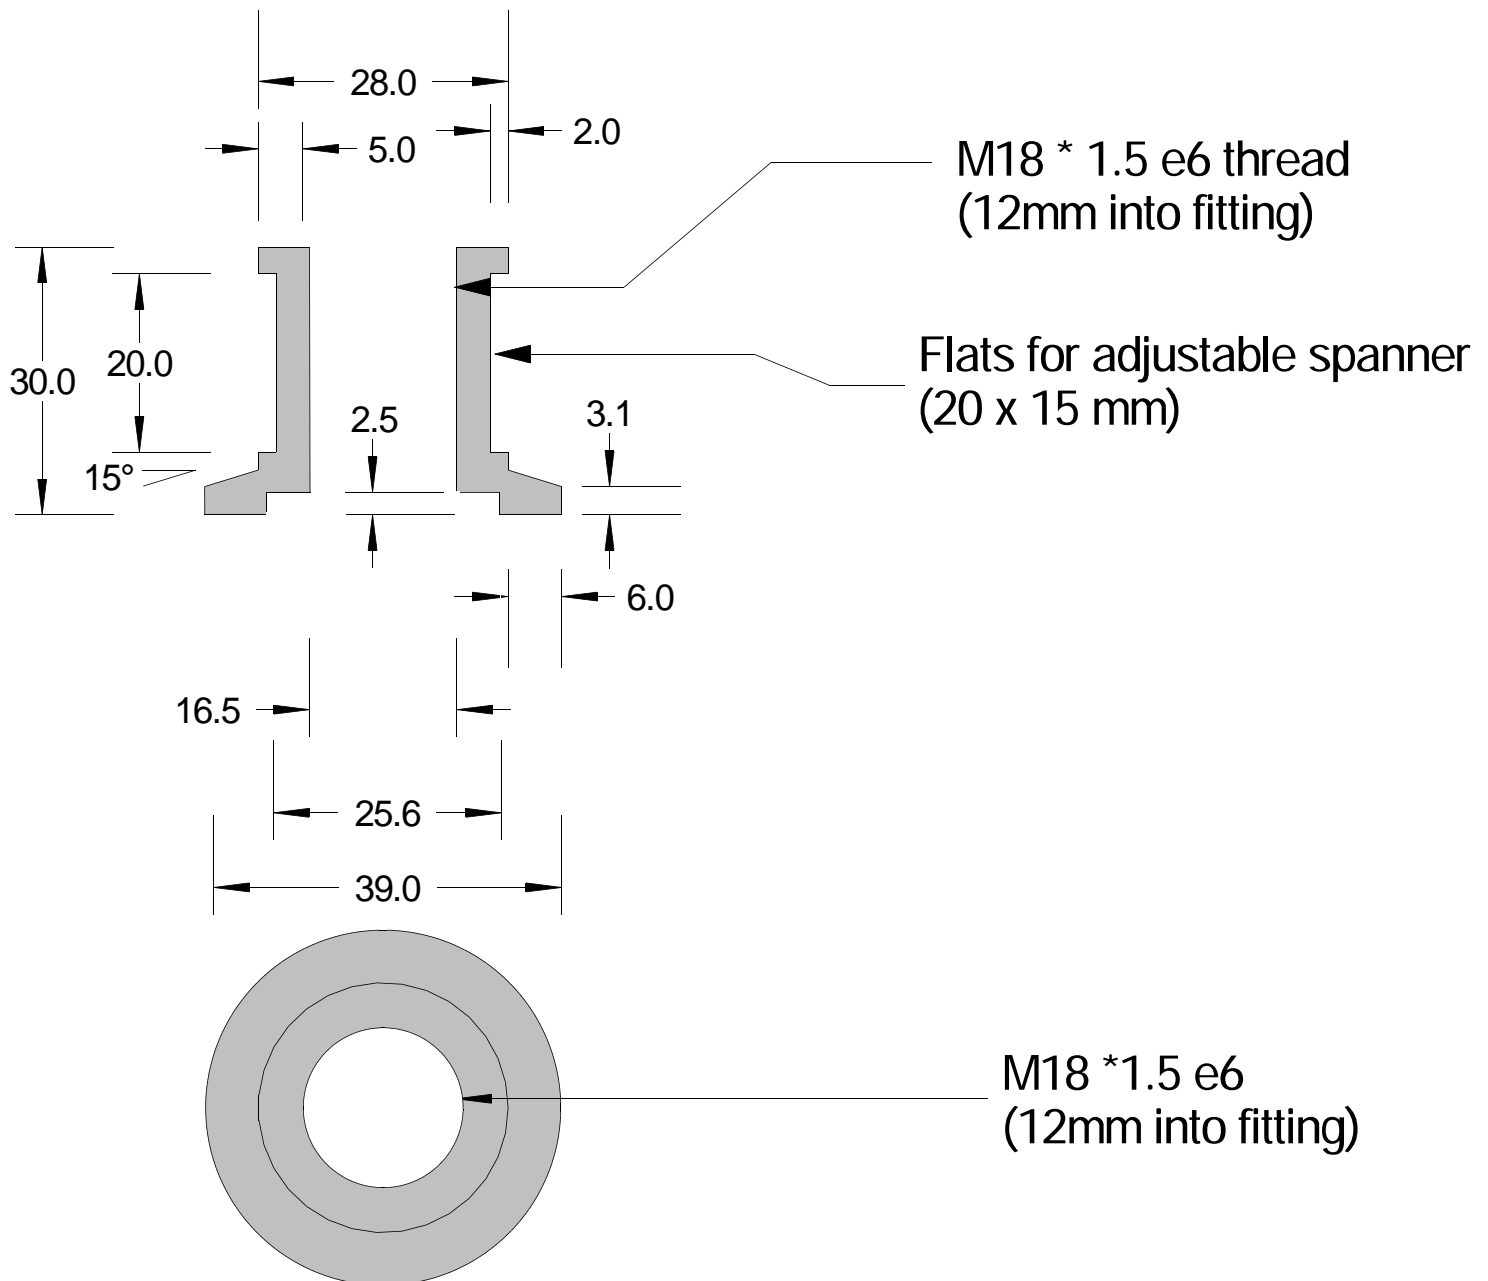

## Rapidox 2100 KF 25 vacuum adapter

Vacuum adapter KF25mm

To be made from stainless steel